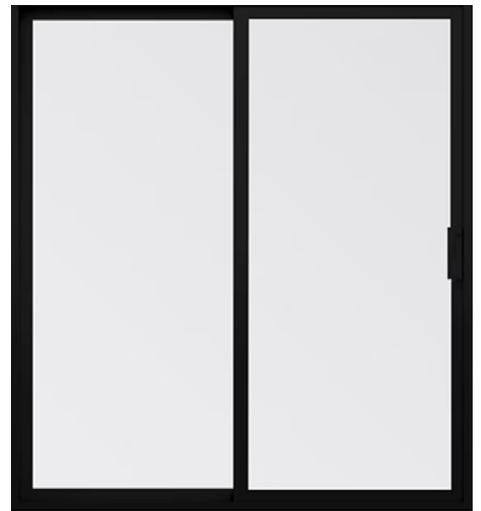

6' PATIO DOOR - WHITE

6' PATIO DOOR - BLACK

\*The home series, floor plans, photos, renderings, decor colors, specifications, features, materials, and availability shown will vary by retailer and state, and are subject to change without notice.