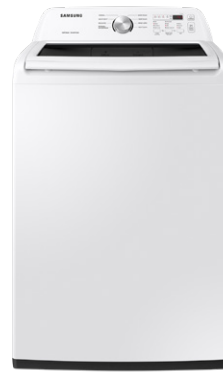

## Appliances

STANDARD STAINLESS-STEEL HOOD

INDUSTRIAL RANGEHOOD

WOOD RANGEHOOD

SAMSUNG® 53 DBA DISHWASHER

SAMSUNG® 46 DBA DISHWASHER WITH STORM WASH

SAMSUNG® MICRO BUILT-IN 1.9 CF

SAMSUNG® MICROHOOD

SAMSUNG® WASHER 4.1 CF

SAMSUNG® ELECTRIC DRYER 7.2 CF

SAMSUNG® TOP LOAD ELECTRIC WASHER - WHITE

SAMSUNG® TOP LOAD ELECTRIC 7.2 CF DRYER - WHITE

\*The home series, floor plans, photos, renderings, decor colors, specifications, features, materials, and availability shown will vary by retailer and state, and are subject to change without notice.