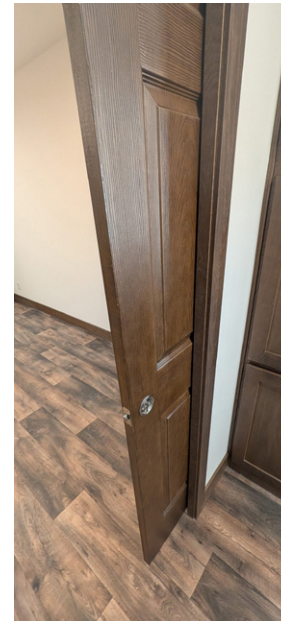

POCKET DOOR (AVAILABLE
IN 24", 32", AND 36")

*The home series, floor plans, photos, renderings, decor colors, specifications, features, materials, and availability shown will vary by retailer and state, and are subject to change without notice.