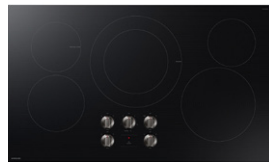

## Appliances

SAMSUNG® GAS RANGE  
STANDARD

SAMSUNG® GAS RANGE -  
CONVECTION WIFI

SAMSUNG® ELECTRIC RANGE -  
SELF-CLEAN

SAMSUNG® ELECTRIC RANGE -  
CONVECTION WIFI

SAMSUNG® GAS  
COOKTOP

SAMSUNG® ELECTRIC  
COOKTOP

SAMSUNG® ELECTRIC  
BUILT-IN SINGLE OVEN

SAMSUNG® ELECTRIC  
BUILT-IN DOUBLE OVEN

SAMSUNG® REFER 18 CF  
WITH ICE MAKER

SAMSUNG® REFER  
27 CF SXS

SAMSUNG® 31 CF 3 DOOR  
BOTTOM FREEZER

\*The home series, floor plans, photos, renderings, decor colors, specifications, features, materials, and availability shown will vary by retailer and state, and are subject to change without notice.