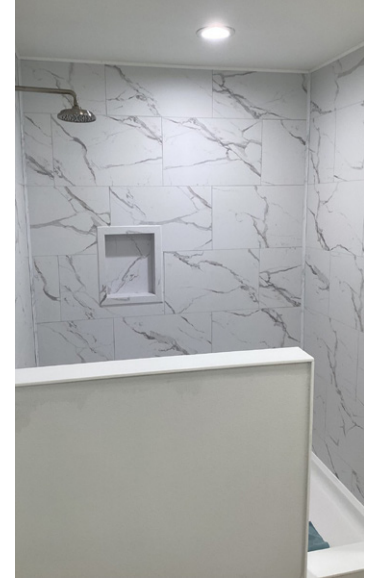

## Bathroom

1 Piece Shower Tub Combo

60" Fiberglass Shower

60" Tile Shower with Bypass Door

72" Shower - No Door

Soaker Tub

Stand-Alone Tub

\*The home series, floor plans, photos, renderings, decor colors, specifications, features, materials, and availability shown will vary by retailer and state, and are subject to change without notice.