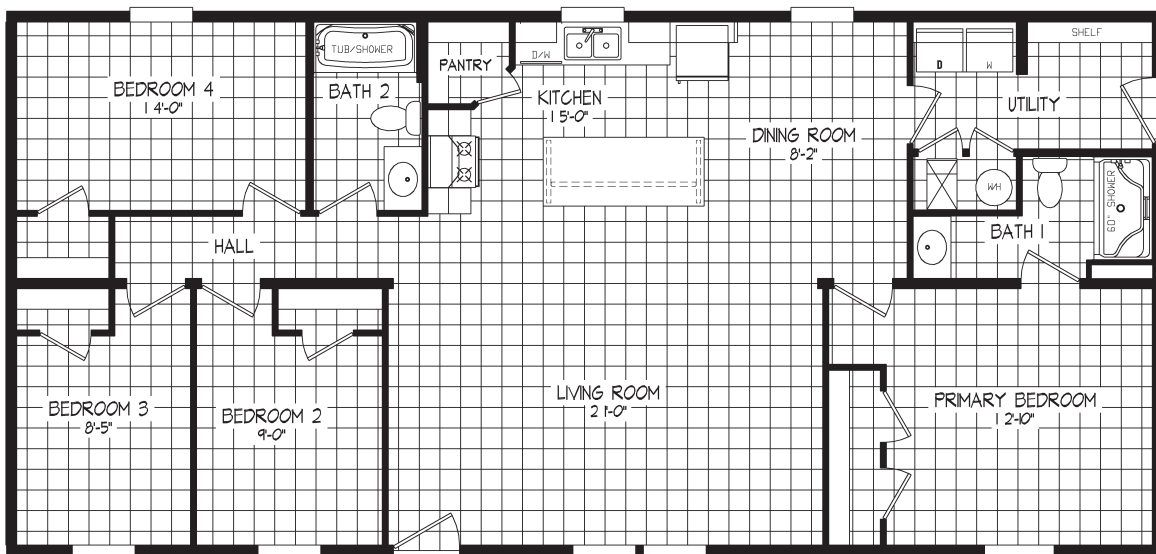

RIGHT CHOICE SERIES

Right Choice 110

54RCH28564AH / 4 beds / 2 baths / 1,474 sq. ft.

Standard Features

INTERIOR

- LED Can Lights Throughout Including the Livingroom
- 2" Mini Blinds Throughout
- Fan Prep in Livingroom & Bedroom #1
- Flat Ceilings Throughout
- 8' Sidewall Height
- Shaw® Vinyl Flooring Throughout
- Orange Peel Ceiling
- Drywall Throughout (Except in Non Walk-In Closets)
- Wire Vented Shelving - Closets, Linens, Pantries
- In Line Heat Duct
- Craftsman Style White DuraCraft® Trim
- Structure Flow Faucets

KITCHEN

- DuraCraft® Cabinets
- 42" Overhead Cabinet with 2 Fixed Shelves
- Fixed Shelf Over Refrigerator
- Stainless Steel Sink with Dual Control Faucet
- Drawer Bank in Kitchen
- 1 Row Ceramic Backsplash
- Fixed Shelf in Base Cabinets
- Soft Close Cabinet Drawers Throughout

BATHS

- Oval Porcelain Sinks with Dual Control Faucet
- 60" Fiberglass Shower - Bath #1
- 60" 1 Piece Tub/Shower - Bath #2
- Single Lever Tub/Shower Faucets
- Mirror Over Vanity - All Bath
- Broan Bath Vent with No Light - All Baths
- 1 Row Ceramic Backsplash
- Elongated Stools
- 36" Vanity Height
- DuraCraft® Cabinets