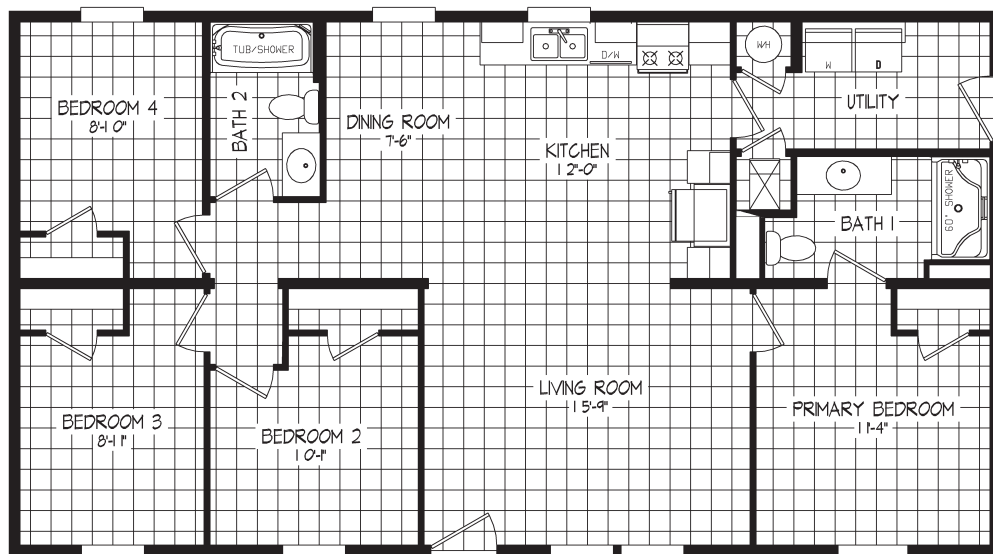

RIGHT CHOICE SERIES

Right Choice 109

54RCH28484AH / 4 beds / 2 baths / 1,264 sq. ft.

Standard Features

INTERIOR

- LED Can Lights Throughout Including the Livingroom
- 2" Mini Blinds Throughout
- Fan Prep in Livingroom & Bedroom #1
- Flat Ceilings Throughout
- 8' Sidewall Height
- Shaw® Vinyl Flooring Throughout
- Orange Peel Ceiling
- Drywall Throughout (Except in Non Walk-In Closets)
- Wire Vented Shelving - Closets, Linens, Pantries
- In Line Heat Duct
- Craftsman Style White DuraCraft® Trim
- Structure Flow Faucets

KITCHEN

- DuraCraft® Cabinets
- 42" Overhead Cabinet with 2 Fixed Shelves
- Fixed Shelf Over Refrigerator
- Stainless Steel Sink with Dual Control Faucet
- Drawer Bank in Kitchen
- 1 Row Ceramic Backsplash
- Fixed Shelf in Base Cabinets
- Soft Close Cabinet Drawers Throughout

BATHS

- Oval Porcelain Sinks with Dual Control Faucet
- 60" Fiberglass Shower - Bath #1
- 60" 1 Piece Tub/Shower - Bath #2
- Single Lever Tub/Shower Faucets
- Mirror Over Vanity - All Bath
- Broan Bath Vent with No Light - All Baths
- 1 Row Ceramic Backsplash
- Elongated Stools
- 36" Vanity Height
- DuraCraft® Cabinets