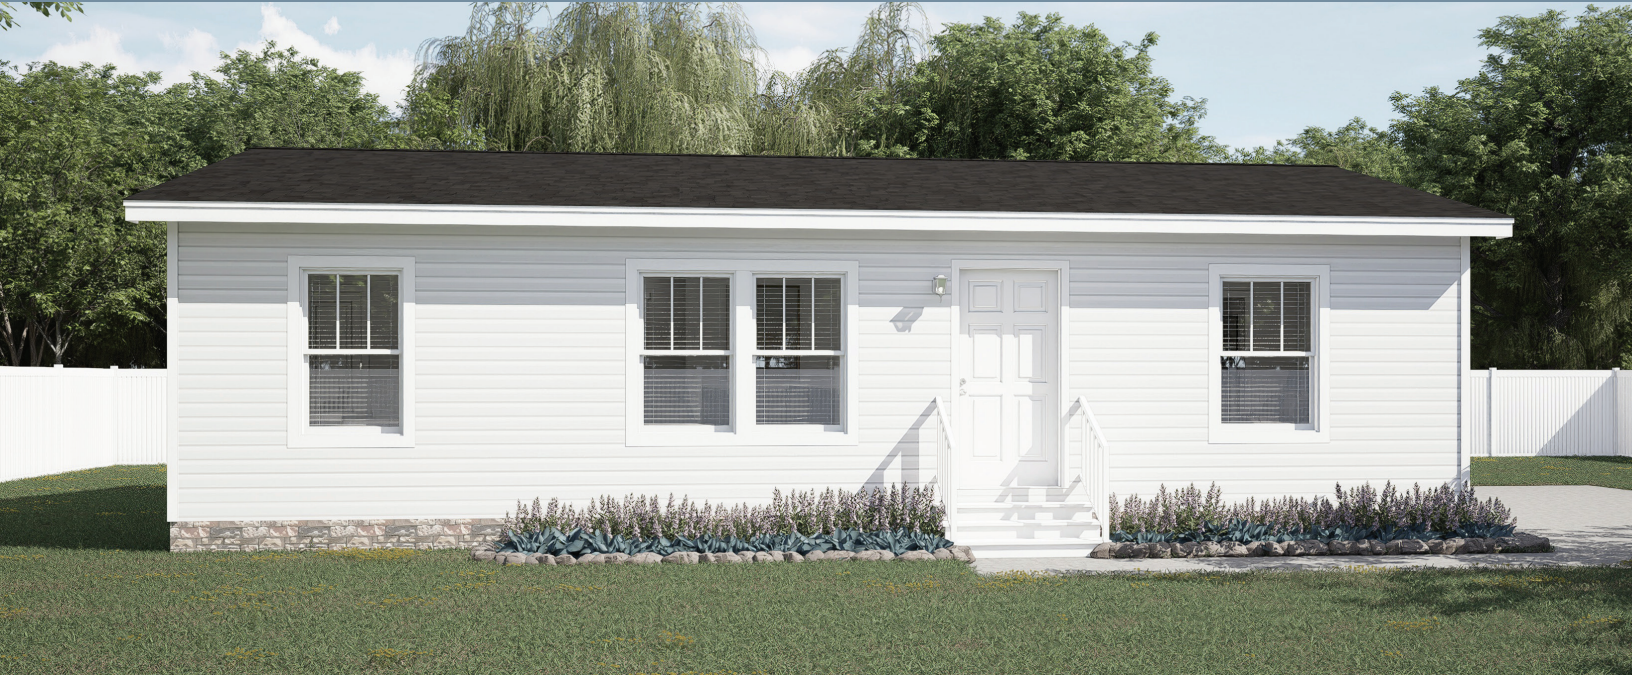

RIGHT CHOICE SERIES

Right Choice 108

54RCH28403AH / 3 beds / 2 baths / 1,053 sq. ft.

Standard Features

INTERIOR

- LED Can Lights Throughout Including the Livingroom
- 2" Mini Blinds Throughout
- Fan Prep in Livingroom & Bedroom #1
- Flat Ceilings Throughout
- 8' Sidewall Height
- Shaw® Vinyl Flooring Throughout
- Orange Peel Ceiling
- Drywall Throughout (Except in Non Walk-In Closets)
- Wire Vented Shelving - Closets, Linens, Pantries
- In Line Heat Duct
- Craftsman Style White DuraCraft® Trim
- Structure Flow Faucets

KITCHEN

- DuraCraft® Cabinets
- 42" Overhead Cabinet with 2 Fixed Shelves
- Fixed Shelf Over Refrigerator
- Stainless Steel Sink with Dual Control Faucet
- Drawer Bank in Kitchen
- 1 Row Ceramic Backsplash
- Fixed Shelf in Base Cabinets
- Soft Close Cabinet Drawers Throughout