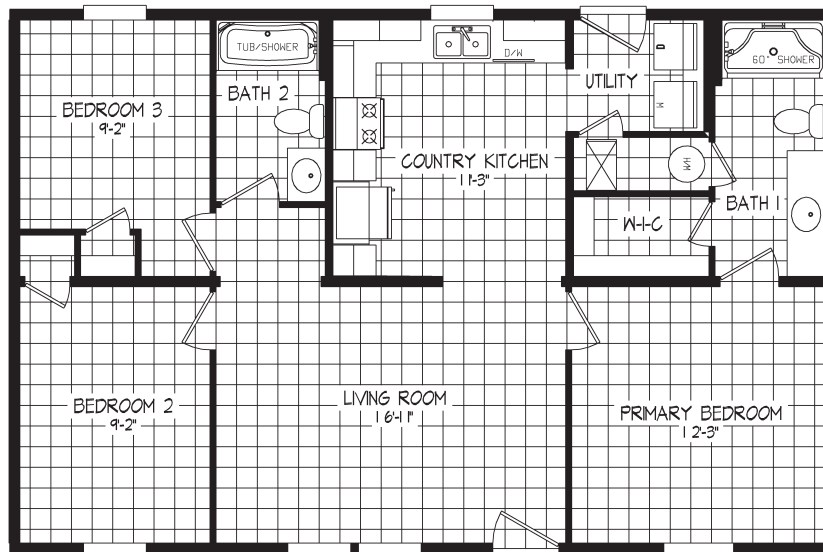

RIGHT CHOICE SERIES

Right Choice 108

54RCH28403AH / 3 beds / 2 baths / 1,053 sq. ft.

Standard Features

INTERIOR

- LED Can Lights Throughout Including the Livingroom
- 2" Mini Blinds Throughout
- Fan Prep in Livingroom & Bedroom #1
- Flat Ceilings Throughout
- 8' Sidewall Height
- Shaw® Vinyl Flooring Throughout
- Orange Peel Ceiling
- Drywall Throughout (Except in Non Walk-In Closets)
- Wire Vented Shelving - Closets, Linens, Pantries
- In Line Heat Duct
- Craftsman Style White DuraCraft® Trim
- Structure Flow Faucets

KITCHEN

- DuraCraft® Cabinets
- 42" Overhead Cabinet with 2 Fixed Shelves
- Fixed Shelf Over Refrigerator
- Stainless Steel Sink with Dual Control Faucet
- Drawer Bank in Kitchen
- 1 Row Ceramic Backsplash
- Fixed Shelf in Base Cabinets
- Soft Close Cabinet Drawers Throughout

BATHS

- Oval Porcelain Sinks with Dual Control Faucet
- 60" Fiberglass Shower - Bath #1
- 60" 1 Piece Tub/Shower - Bath #2
- Single Lever Tub/Shower Faucets
- Mirror Over Vanity - All Bath
- Broan Bath Vent with No Light - All Baths
- 1 Row Ceramic Backsplash
- Elongated Stools
- 36" Vanity Height
- DuraCraft® Cabinets