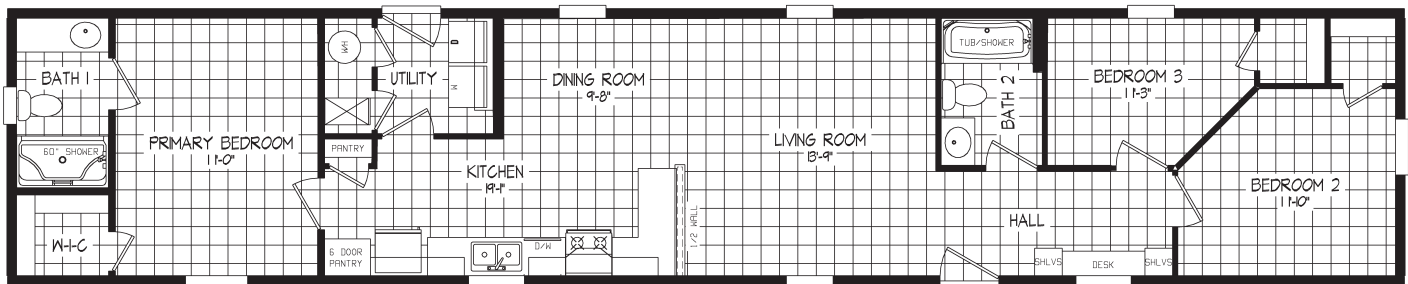

RIGHT CHOICE SERIES

Right Choice 216

54RCH16763DH / 3 beds / 2 baths / 1,140 sq. ft.

Standard Features

INTERIOR

- LED Can Lights Throughout Including the Livingroom
- 2" Mini Blinds Throughout
- Fan Prep in Livingroom & Bedroom #1
- Flat Ceilings Throughout
- 8' Sidewall Height
- Shaw® Vinyl Flooring Throughout
- Orange Peel Ceiling
- Drywall Throughout (Except in Non Walk-In Closets)
- Wire Vented Shelving - Closets, Linens, Pantries
- In Line Heat Duct
- Craftsman Style White DuraCraft® Trim
- Structure Flow Faucets

KITCHEN

- DuraCraft® Cabinets
- 42" Overhead Cabinet with 2 Fixed Shelves
- Fixed Shelf Over Refrigerator
- Stainless Steel Sink with Dual Control Faucet
- Drawer Bank in Kitchen
- 1 Row Ceramic Backsplash
- Fixed Shelf in Base Cabinets
- Soft Close Cabinet Drawers Throughout

BATHS

- Oval Porcelain Sinks with Dual Control Faucet
- 60" Fiberglass Shower - Bath #1
- 60" 1 Piece Tub/Shower - Bath #2
- Single Lever Tub/Shower Faucets
- Mirror Over Vanity - All Bath
- Broan Bath Vent with No Light - All Baths
- 1 Row Ceramic Backsplash
- Elongated Stools
- 36" Vanity Height
- DuraCraft® Cabinets