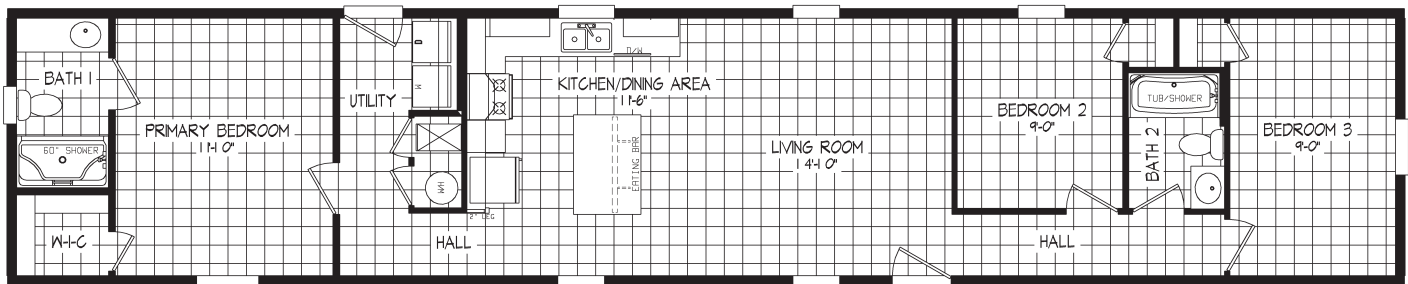

RIGHT CHOICE SERIES

Right Choice 207

54RCH16763CH / 3 beds / 2 baths / 1,140 sq. ft.

Standard Features

INTERIOR

- LED Can Lights Throughout Including the Livingroom
- 2" Mini Blinds Throughout
- Fan Prep in Livingroom & Bedroom #1
- Flat Ceilings Throughout
- 8' Sidewall Height
- Shaw® Vinyl Flooring Throughout
- Orange Peel Ceiling
- Drywall Throughout (Except in Non Walk-In Closets)
- Wire Vented Shelving - Closets, Linens, Pantries
- In Line Heat Duct
- Craftsman Style White DuraCraft® Trim
- Structure Flow Faucets

KITCHEN

- DuraCraft® Cabinets
- 42" Overhead Cabinet with 2 Fixed Shelves
- Fixed Shelf Over Refrigerator
- Stainless Steel Sink with Dual Control Faucet
- Drawer Bank in Kitchen
- 1 Row Ceramic Backsplash
- Fixed Shelf in Base Cabinets
- Soft Close Cabinet Drawers Throughout

BATHS

- Oval Porcelain Sinks with Dual Control Faucet
- 60" Fiberglass Shower - Bath #1
- 60" 1 Piece Tub/Shower - Bath #2
- Single Lever Tub/Shower Faucets
- Mirror Over Vanity - All Bath
- Broan Bath Vent with No Light - All Baths
- 1 Row Ceramic Backsplash
- Elongated Stools
- 36" Vanity Height
- DuraCraft® Cabinets