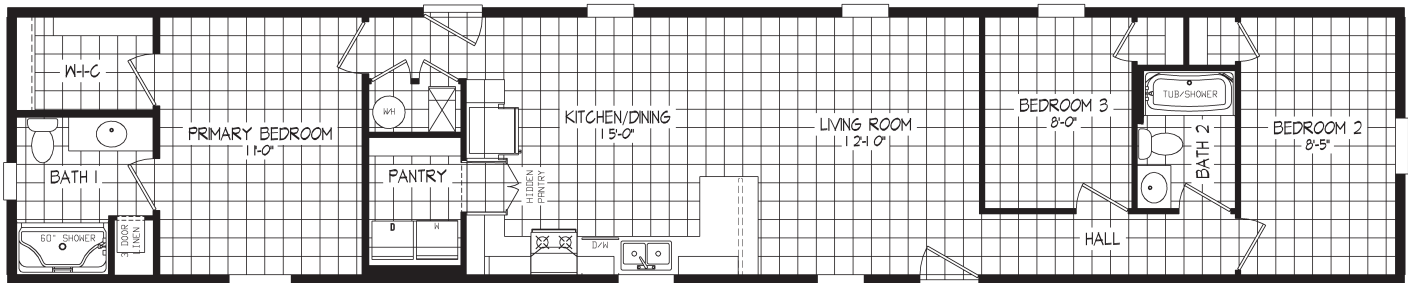

# Right Choice 223

54RCH16763BH / 3 beds / 2 baths / 1,140 sq. ft.

## INTERIOR

- LED Can Lights Throughout Including the Livingroom
- 2" Mini Blinds Throughout
- Fan Prep in Livingroom & Bedroom #1
- Flat Ceilings Throughout
- 8' Sidewall Height
- Shaw® Vinyl Flooring Throughout
- Orange Peel Ceiling
- Drywall Throughout (Except in Non Walk-In Closets)
- Wire Vented Shelving - Closets, Linens, Pantries
- In Line Heat Duct
- Craftsman Style White DuraCraft® Trim
- Structure Flow Faucets

## BATHS

- Oval Porcelain Sinks with Dual Control Faucet
- 60" Fiberglass Shower - Bath #1
- 60" 1 Piece Tub/Shower - Bath #2
- Single Lever Tub/Shower Faucets
- Mirror Over Vanity - All Bath
- Broan Bath Vent with No Light - All Baths
- 1 Row Ceramic Backsplash
- Elongated Stools
- 36" Vanity Height
- DuraCraft® Cabinets