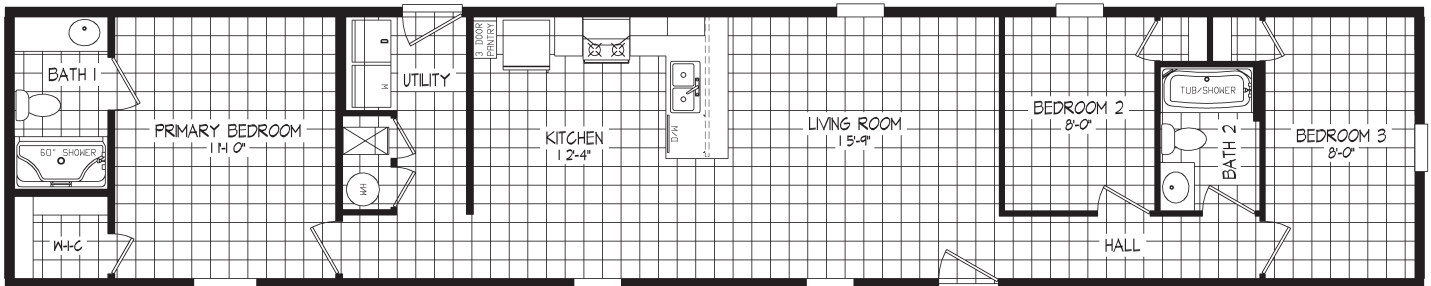

RIGHT CHOICE SERIES

Right Choice 107

54RCH16763AH / 3 beds / 2 baths / 1,140 sq. ft.

Standard Features

INTERIOR

- LED Can Lights Throughout Including the Livingroom
- 2" Mini Blinds Throughout
- Fan Prep in Livingroom & Bedroom #1
- Flat Ceilings Throughout
- 8' Sidewall Height
- Shaw® Vinyl Flooring Throughout
- Orange Peel Ceiling
- Drywall Throughout (Except in Non Walk-In Closets)
- Wire Vented Shelving - Closets, Linens, Pantries
- In Line Heat Duct
- Craftsman Style White DuraCraft® Trim
- Structure Flow Faucets

KITCHEN

- DuraCraft® Cabinets
- 42" Overhead Cabinet with 2 Fixed Shelves
- Fixed Shelf Over Refrigerator
- Stainless Steel Sink with Dual Control Faucet
- Drawer Bank in Kitchen
- 1 Row Ceramic Backsplash
- Fixed Shelf in Base Cabinets
- Soft Close Cabinet Drawers Throughout

BATHS

- Oval Porcelain Sinks with Dual Control Faucet
- 60" Fiberglass Shower - Bath #1
- 60" 1 Piece Tub/Shower - Bath #2
- Single Lever Tub/Shower Faucets
- Mirror Over Vanity - All Bath
- Broan Bath Vent with No Light - All Baths
- 1 Row Ceramic Backsplash
- Elongated Stools
- 36" Vanity Height
- DuraCraft® Cabinets