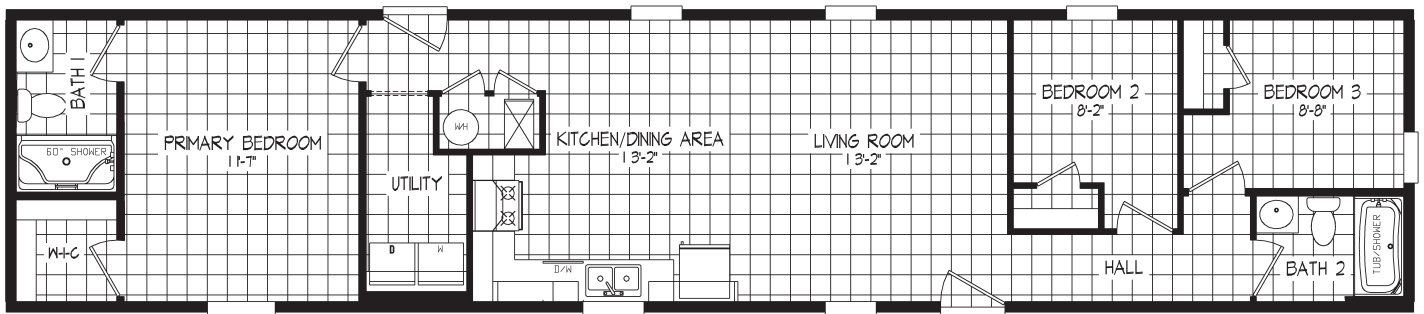

RIGHT CHOICE SERIES

Right Choice 218

54RCH16703BH / 3 beds / 2 baths / 1,050 sq. ft.

Standard Features

INTERIOR

- LED Can Lights Throughout Including the Livingroom
- 2" Mini Blinds Throughout
- Fan Prep in Livingroom & Bedroom #1
- Flat Ceilings Throughout
- 8' Sidewall Height
- Shaw® Vinyl Flooring Throughout
- Orange Peel Ceiling
- Drywall Throughout (Except in Non Walk-In Closets)
- Wire Vented Shelving - Closets, Linens, Pantries
- In Line Heat Duct
- Craftsman Style White DuraCraft® Trim
- Structure Flow Faucets

KITCHEN

- DuraCraft® Cabinets
- 42" Overhead Cabinet with 2 Fixed Shelves
- Fixed Shelf Over Refrigerator
- Stainless Steel Sink with Dual Control Faucet
- Drawer Bank in Kitchen
- 1 Row Ceramic Backsplash
- Fixed Shelf in Base Cabinets
- Soft Close Cabinet Drawers Throughout

BATHS

- Oval Porcelain Sinks with Dual Control Faucet
- 60" Fiberglass Shower - Bath #1
- 60" 1 Piece Tub/Shower - Bath #2
- Single Lever Tub/Shower Faucets
- Mirror Over Vanity - All Bath
- Broan Bath Vent with No Light - All Baths
- 1 Row Ceramic Backsplash
- Elongated Stools
- 36" Vanity Height
- DuraCraft® Cabinets