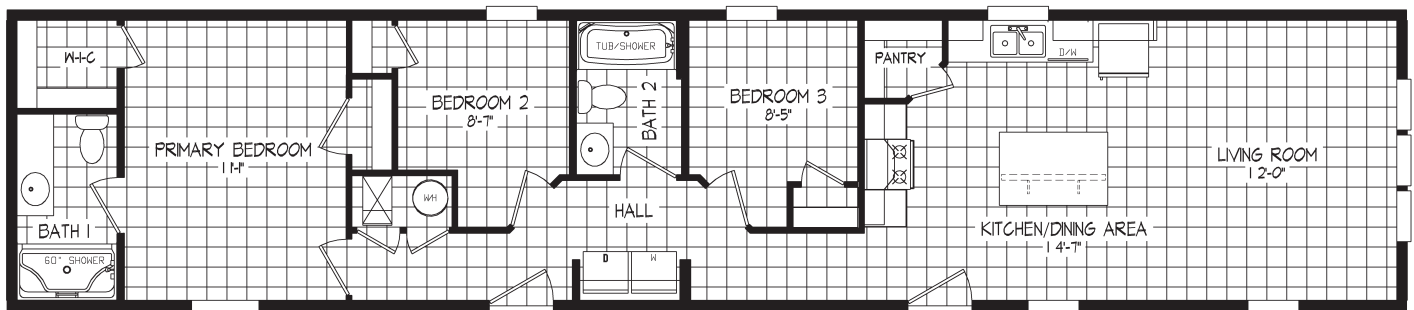

RIGHT CHOICE SERIES

Right Choice 217

54RCH16703AH / 3 beds / 2 baths / 1,050 sq. ft.

Standard Features

INTERIOR

- LED Can Lights Throughout Including the Livingroom
- 2" Mini Blinds Throughout
- Fan Prep in Livingroom & Bedroom #1
- Flat Ceilings Throughout
- 8' Sidewall Height
- Shaw® Vinyl Flooring Throughout
- Orange Peel Ceiling
- Drywall Throughout (Except in Non Walk-In Closets)
- Wire Vented Shelving - Closets, Linens, Pantries
- In Line Heat Duct
- Craftsman Style White DuraCraft® Trim
- Structure Flow Faucets

KITCHEN

- DuraCraft® Cabinets
- 42" Overhead Cabinet with 2 Fixed Shelves
- Fixed Shelf Over Refrigerator
- Stainless Steel Sink with Dual Control Faucet
- Drawer Bank in Kitchen
- 1 Row Ceramic Backsplash
- Fixed Shelf in Base Cabinets
- Soft Close Cabinet Drawers Throughout

BATHS

- Oval Porcelain Sinks with Dual Control Faucet
- 60" Fiberglass Shower - Bath #1
- 60" 1 Piece Tub/Shower - Bath #2
- Single Lever Tub/Shower Faucets
- Mirror Over Vanity - All Bath
- Broan Bath Vent with No Light - All Baths
- 1 Row Ceramic Backsplash
- Elongated Stools
- 36" Vanity Height
- DuraCraft® Cabinets