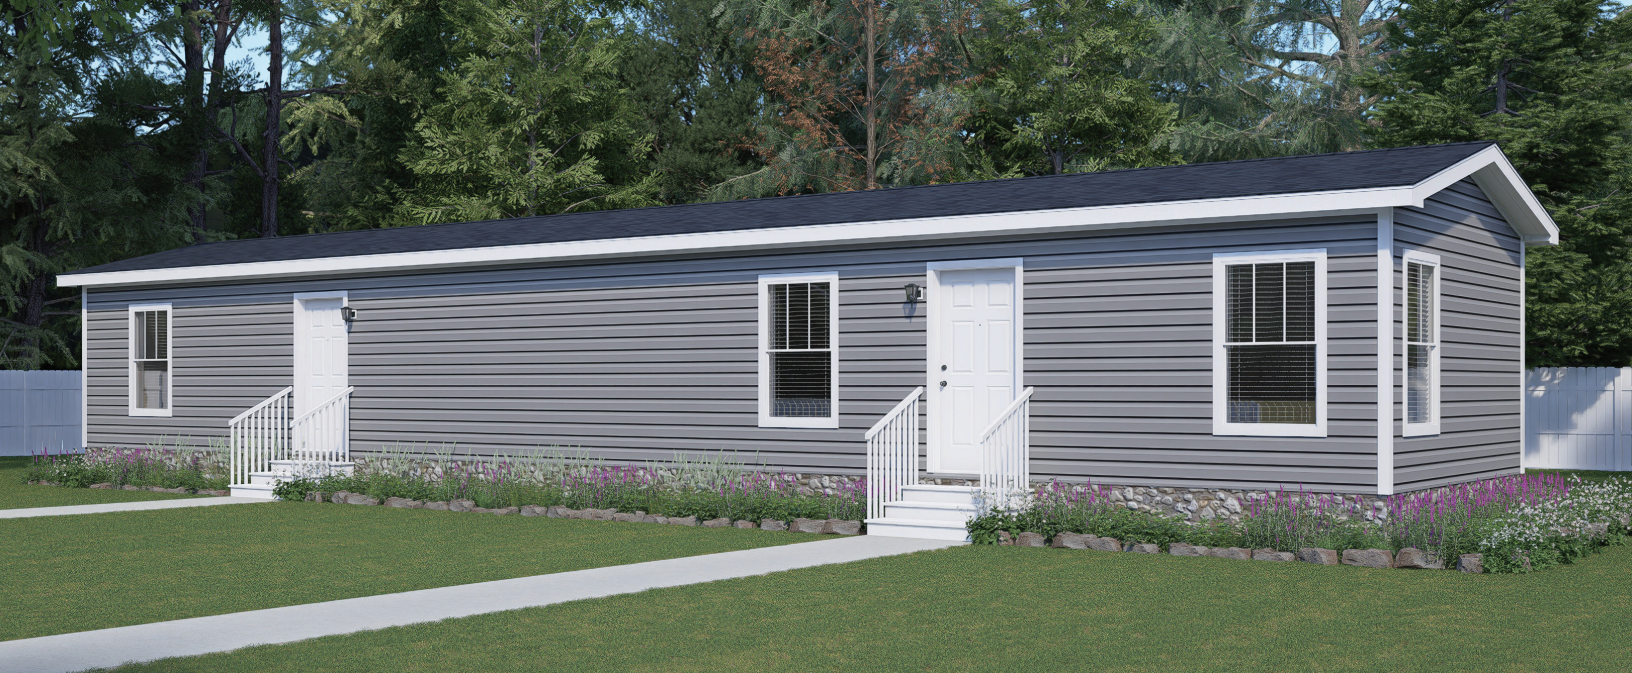

RIGHT CHOICE SERIES

Right Choice 208

54RCH16663DH / 3 beds / 2 baths / 990 sq. ft.

Standard Features

INTERIOR

- LED Can Lights Throughout Including the Livingroom
- 2" Mini Blinds Throughout
- Fan Prep in Livingroom & Bedroom #1
- Flat Ceilings Throughout
- 8' Sidewall Height
- Shaw® Vinyl Flooring Throughout
- Orange Peel Ceiling
- Drywall Throughout (Except in Non Walk-In Closets)
- Wire Vented Shelving - Closets, Linens, Pantries
- In Line Heat Duct
- Craftsman Style White DuraCraft® Trim
- Structure Flow Faucets

KITCHEN

- DuraCraft® Cabinets
- 42" Overhead Cabinet with 2 Fixed Shelves
- Fixed Shelf Over Refrigerator
- Stainless Steel Sink with Dual Control Faucet
- Drawer Bank in Kitchen
- 1 Row Ceramic Backsplash
- Fixed Shelf in Base Cabinets
- Soft Close Cabinet Drawers Throughout

APPLIANCES

- Standard Range Hood
- Samsung® 18 Cu. Ft. Refrigerator with Ice Maker
- Samsung® Gas Range SS
- Samsung® Dishwasher 53 DBA
- 40 Gallon Electric Water Heater
- SmartComfort® by Carrier® High Efficiency Gas Furnace