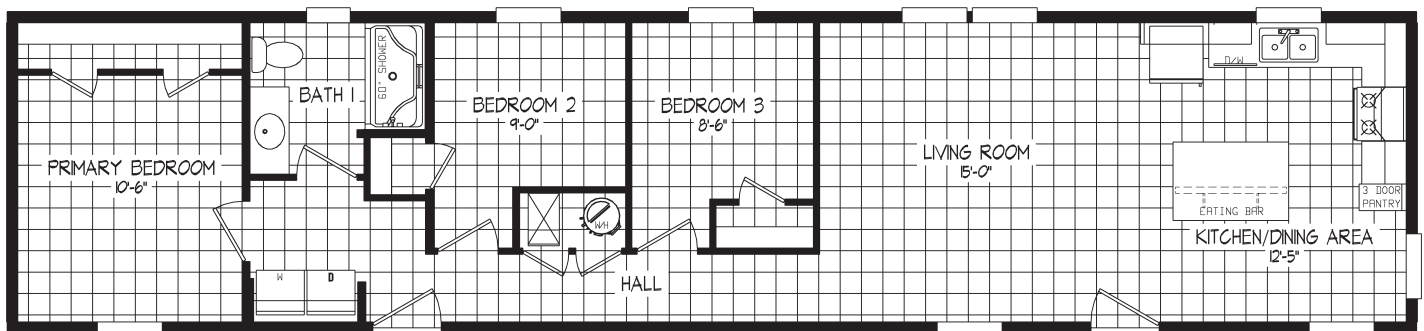

RIGHT CHOICE SERIES

Right Choice 208

54RCH16663DH / 3 beds / 2 baths / 990 sq. ft.

Standard Features

INTERIOR

- LED Can Lights Throughout Including the Livingroom
- 2" Mini Blinds Throughout
- Fan Prep in Livingroom & Bedroom #1
- Flat Ceilings Throughout
- 8' Sidewall Height
- Shaw® Vinyl Flooring Throughout
- Orange Peel Ceiling
- Drywall Throughout (Except in Non Walk-In Closets)
- Wire Vented Shelving - Closets, Linens, Pantries
- In Line Heat Duct
- Craftsman Style White DuraCraft® Trim
- Structure Flow Faucets

KITCHEN

- DuraCraft® Cabinets
- 42" Overhead Cabinet with 2 Fixed Shelves
- Fixed Shelf Over Refrigerator
- Stainless Steel Sink with Dual Control Faucet
- Drawer Bank in Kitchen
- 1 Row Ceramic Backsplash
- Fixed Shelf in Base Cabinets
- Soft Close Cabinet Drawers Throughout

BATHS

- Oval Porcelain Sinks with Dual Control Faucet
- 60" Fiberglass Shower - Bath #1
- 60" 1 Piece Tub/Shower - Bath #2
- Single Lever Tub/Shower Faucets
- Mirror Over Vanity - All Bath
- Broan Bath Vent with No Light - All Baths
- 1 Row Ceramic Backsplash
- Elongated Stools
- 36" Vanity Height
- DuraCraft® Cabinets