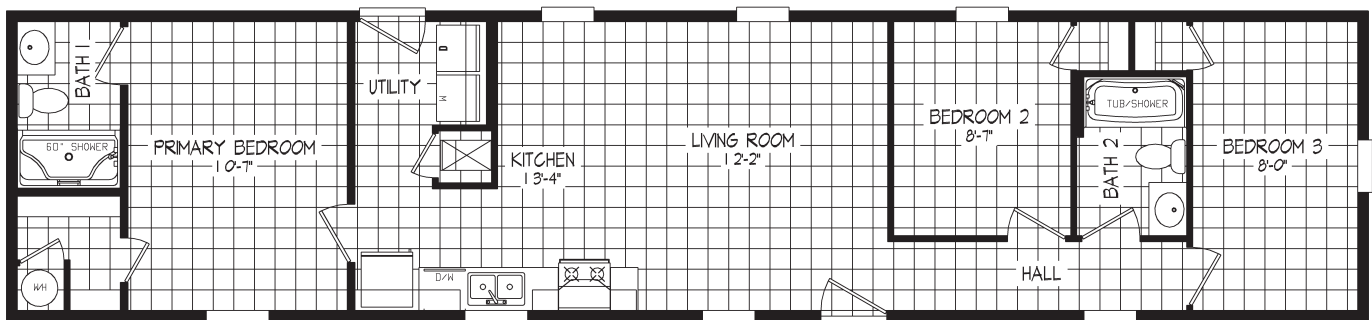

# Right Choice 106

54RCH16663AH / 3 beds / 2 baths / 990 sq. ft.

## BATHS

- Oval Porcelain Sinks with Dual Control Faucet
- 60" Fiberglass Shower - Bath #1
- 60" 1 Piece Tub/Shower - Bath #2
- Single Lever Tub/Shower Faucets
- Mirror Over Vanity - All Bath
- Broan Bath Vent with No Light - All Baths
- 1 Row Ceramic Backsplash
- Elongated Stools
- 36" Vanity Height
- DuraCraft® Cabinets