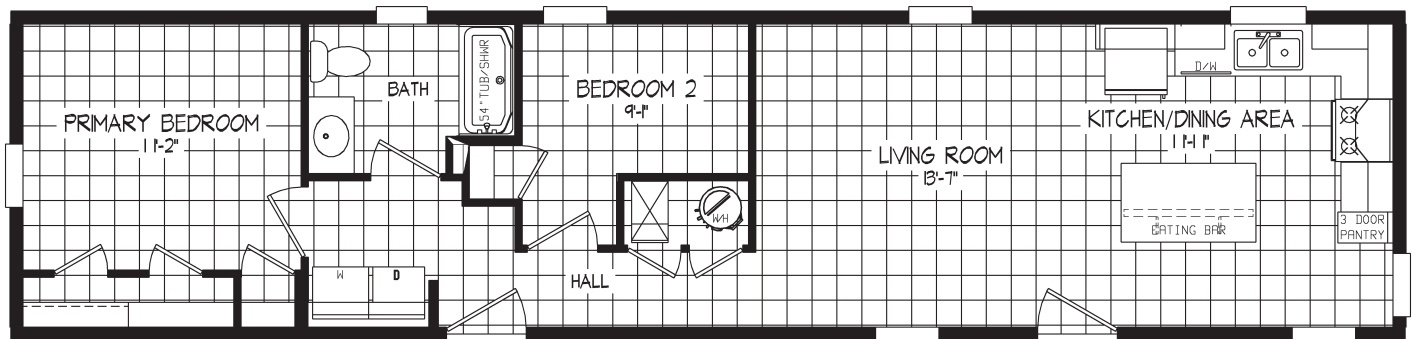

RIGHT CHOICE SERIES

Right Choice 210

54RCH14562AH / 2 beds / 1 bath / 737 sq. ft.

Standard Features

INTERIOR

- LED Can Lights Throughout Including the Livingroom
- 2" Mini Blinds Throughout
- Fan Prep in Livingroom & Bedroom #1
- Flat Ceilings Throughout
- 8' Sidewall Height
- Shaw® Vinyl Flooring Throughout
- Orange Peel Ceiling
- Drywall Throughout (Except in Non Walk-In Closets)
- Wire Vented Shelving - Closets, Linens, Pantries
- In Line Heat Duct
- Craftsman Style White DuraCraft® Trim
- Structure Flow Faucets

KITCHEN

- DuraCraft® Cabinets
- 42" Overhead Cabinet with 2 Fixed Shelves
- Fixed Shelf Over Refrigerator
- Stainless Steel Sink with Dual Control Faucet
- Drawer Bank in Kitchen
- 1 Row Ceramic Backsplash
- Fixed Shelf in Base Cabinets
- Soft Close Cabinet Drawers Throughout

BATHS

- Oval Porcelain Sinks with Dual Control Faucet
- 60" Fiberglass Shower - Bath #1
- 60" 1 Piece Tub/Shower - Bath #2
- Single Lever Tub/Shower Faucets
- Mirror Over Vanity - All Bath
- Broan Bath Vent with No Light - All Baths
- 1 Row Ceramic Backsplash
- Elongated Stools
- 36" Vanity Height
- DuraCraft® Cabinets