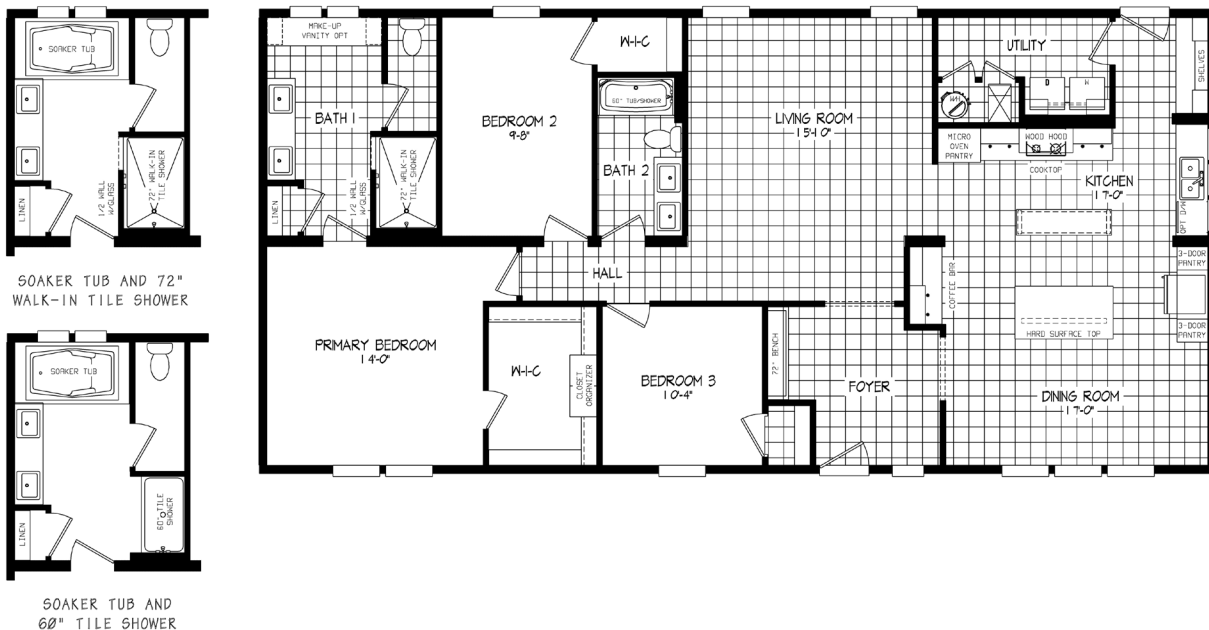

# Encore 3262

54ENC32623AH / 3 beds / 2 baths / 1,860 sq. ft. / 32x62

## INTERIOR

- 2 Pendant Lights Over Island (where applicable)
- LED Ceiling Lights T/O
- Flat Ceilings Throughout
- 8.5 ft Sidewall Height
- 25 oz Carpet and 8# Pad
- Shaw® Vinyl Flooring
- Orange Peel Ceiling
- Drywall T/O (Except in Non Walk-In Closets)
- White Hollow Core Interior Doors
- Craftsman Style Trim
- Pfister® Faucets

## BATHS

- Square Chinette Lavs with Dual Control Faucets
- 72" Walk in Shower Bath 1
- 60" 1 Piece Tub Secondary Bath
- Single Lever Tub/Shower Faucets
- Framed LED Mirror Over Vanity - All Baths
- Broan Bath Vent - All Baths
- 1 Row Ceramic Backsplash
- Elongated Stools
- 36" Vanity Height