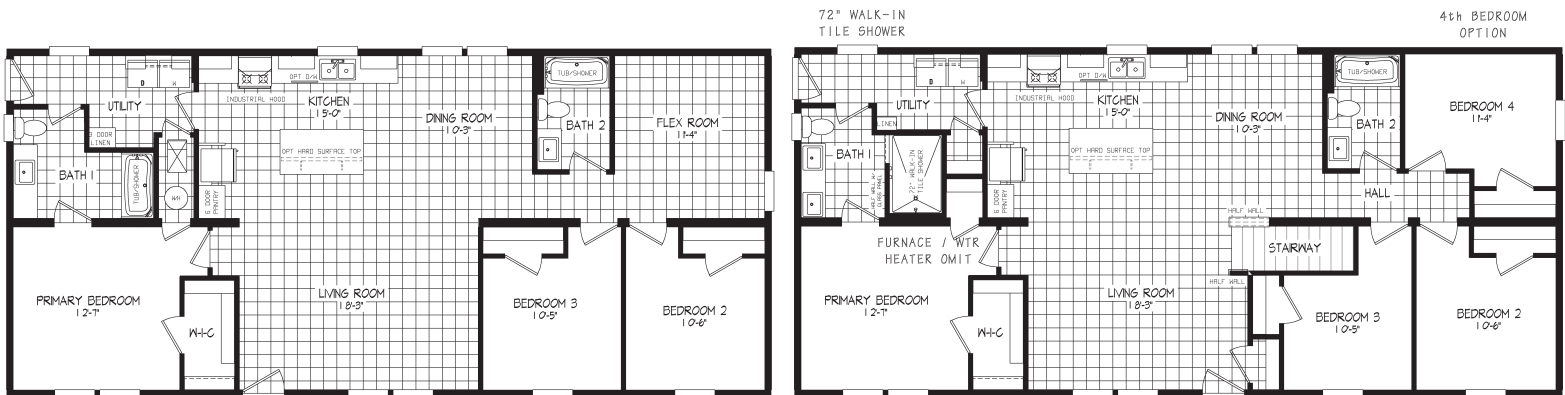

RAMSEY SERIES

Ramsey 2022-1 MOD

54RMS28583AM / 3 beds / 2 baths / 1,527 sq. ft.

Standard Features

INTERIOR

- 2 Pendant Lights Over Island (where applicable)
- LED Ceiling Lights T/O
- Flat Ceilings Throughout
- 8 ft Sidewall Height
- 25 oz Carpet and 8# Pad
- Shaw® Vinyl Flooring
- Orange Peel Ceiling
- Drywall T/O (Except in Non Walk-In Closets)
- Wire Vented Shelving – Closets, Linens, Pantries
- White Hollow Core Interior Doors
- In Line Heat Duct
- Craftsman Style Trim
- Pfister® Faucets

KITCHEN

- DuraCraft® Cabinets
- 42" Overheads with 2 Fixed Shelves
- Fixed Shelf Over Refrigerator
- Industrial Range Hood
- Stainless Steel Sink with High Neck Pull-Down Faucet
- Samsung® 18 Cu. Ft. Refrigerator with Ice Maker
- Samsung® Gas Range SS
- Samsung® Dishwasher 53 DBA
- Drawer Bank in Kitchen
- 1 Row Ceramic Backsplash
- Kitchen Island (floor plan specific)
- Fixed Shelf in Base Cabinets
- Soft Close Cabinet Drawers

BATHS

- Square Chinette Lavs with Dual Control Faucets
- 60" 1 Piece Tub/Shower – All Baths
- Single Lever Tub/Shower Faucets
- Framed Mirror Over Vanity – All Baths
- LED Broan Bath Vent – All Baths
- 1 Row Ceramic Backsplash
- Elongated Stools
- 36" Vanity Height
- DuraCraft® Cabinets