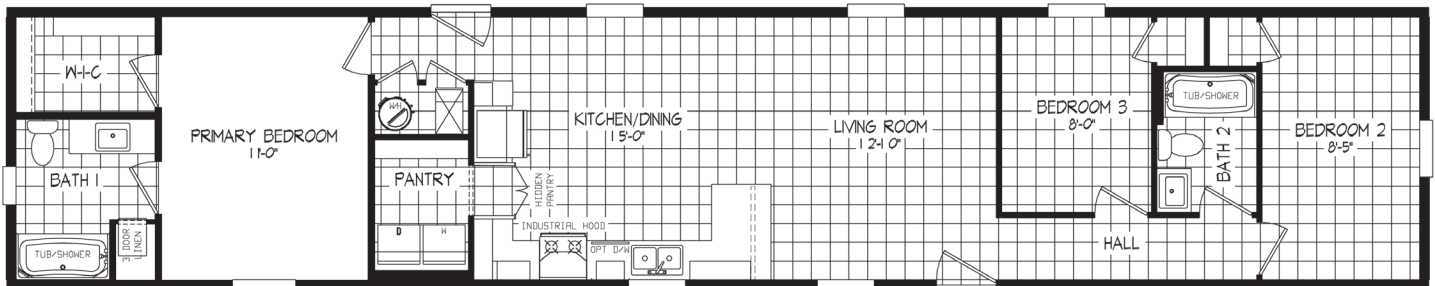

RAMSEY SERIES

Ramsey 223

54RMS16763AH / 3 beds / 2 baths / 1,140 sq. ft.

Standard Features

INTERIOR

- 2 Pendant Lights Over Island (where applicable)
- 3 LED Can Lights Kitchen
- Flat Ceilings Throughout
- 8 ft Sidewall Height
- Shaw® Carpet and 8# Pad
- Shaw® Vinyl Flooring
- Orange Peel Ceiling
- Drywall T/O (Except in Non Walk-In Closets)
- Wire Vented Shelving – Closets, Linens, Pantries
- White Hollow Core Interior Doors
- In Line Heat Duct
- Craftsman Style Trim
- Pfister® Faucets

KITCHEN

- DuraCraft® Cabinets
- 42" Overheads with 2 Fixed Shelves
- Fixed Shelf Over Refrigerator
- Industrial Range Hood
- Stainless Steel Sink with High Neck Pull-Down Faucet
- Samsung® 18 Cu. Ft. Refrigerator with Ice Maker
- Samsung® Gas Range SS
- Samsung® Dishwasher 53 DBA
- Drawer Bank in Kitchen
- 1 Row Ceramic Backsplash
- Kitchen Island (floor plan specific)
- Fixed Shelf in Base Cabinets
- Soft Close Drawers T/O

BATHS

- Square Chinette Lavs with Dual Control Faucets
- 60" 1 Piece Tub/Shower – All Baths
- Single Lever Tub/Shower Faucets
- Mirror Over Vanity – All Baths
- Broan Bath Vent – All Baths
- 1 Row Ceramic Backsplash
- Elongated Stools
- 36" Vanity Height
- DuraCraft® Cabinets