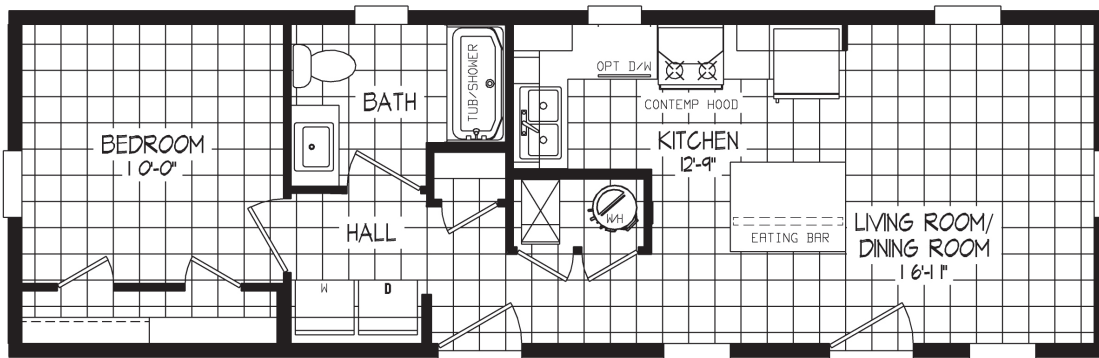

RAMSEY SERIES

Ramsey 215

54RMS14421AH | 1 bed | 1 bath | 553 sq. ft.

PORCH OPT

Standard Features

INTERIOR

- 2 Pendant Lights Over Island (where applicable)
- 3 LED Can Lights Kitchen
- Flat Ceilings Throughout
- 8 ft Sidewall Height
- 25 oz "New Wave" Carpet and 8# Pad
- Shaw® Vinyl Flooring
- Orange Peel Ceiling
- Drywall T/O (Except in Non Walk-In Closets)
- Wire Vented Shelving - Closets, Linens, Pantries
- White Hollow Core Interior Doors
- In Line Heat Duct
- Craftsman Style Trim
- Pfister® Faucets

KITCHEN

- DuraCraft® Cabinets
- 42" Overheads with 2 Fixed Shelves
- Fixed Shelf Over Refrigerator
- Industrial Range Hood
- Stainless Steel Sink with High Neck Pull-Down Faucet
- Frigidaire® 18 cu. ft. 2-Door SS
- Frigidaire® 30" Free Standing Gas Range SS
- Drawer Bank in Kitchen
- 1 Row Ceramic Backsplash
- Kitchen Island (floor plan specific)
- Fixed Shelf in Base Cabinets

BATHS

- Square Chinette Lavs with Dual Control Faucets
- 60" 1 Piece Tub/Shower - All Baths
- Single Lever Tub/Shower Faucets
- Mirror Over Vanity - All Baths
- Broan Bath Vent - All Baths
- 1 Row Ceramic Backsplash
- Elongated Stools
- 36" Vanity Height
- DuraCraft® Cabinets