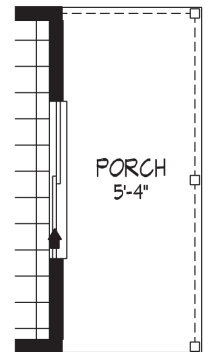

RAMSEY SERIES

Ramsey 215

54RMS14421AH | 1 bed | 1 bath | 553 sq. ft.

PORCH OPT

Standard Features

INTERIOR

- 2 Pendant Lights Over Island (where applicable)
- 3 LED Can Lights Kitchen
- Flat Ceilings Throughout
- 8 ft Sidewall Height
- 25 oz "New Wave" Carpet and 8# Pad
- Shaw® Vinyl Flooring
- Orange Peel Ceiling
- Drywall T/O (Except in Non Walk-In Closets)
- Wire Vented Shelving - Closets, Linens, Pantries
- White Hollow Core Interior Doors
- In Line Heat Duct
- Craftsman Style Trim
- Pfister® Faucets

KITCHEN

- DuraCraft® Cabinets
- 42" Overheads with 2 Fixed Shelves
- Fixed Shelf Over Refrigerator
- Industrial Range Hood
- Stainless Steel Sink with High Neck Pull-Down Faucet
- Frigidaire® 18 cu. ft. 2-Door SS
- Frigidaire® 30" Free Standing Gas Range SS
- Drawer Bank in Kitchen
- 1 Row Ceramic Backsplash
- Kitchen Island (floor plan specific)
- Fixed Shelf in Base Cabinets

BATHS

- Square Chinette Lavs with Dual Control Faucets
- 60" 1 Piece Tub/Shower - All Baths
- Single Lever Tub/Shower Faucets
- Mirror Over Vanity - All Baths
- Broan Bath Vent - All Baths
- 1 Row Ceramic Backsplash
- Elongated Stools
- 36" Vanity Height
- DuraCraft® Cabinets