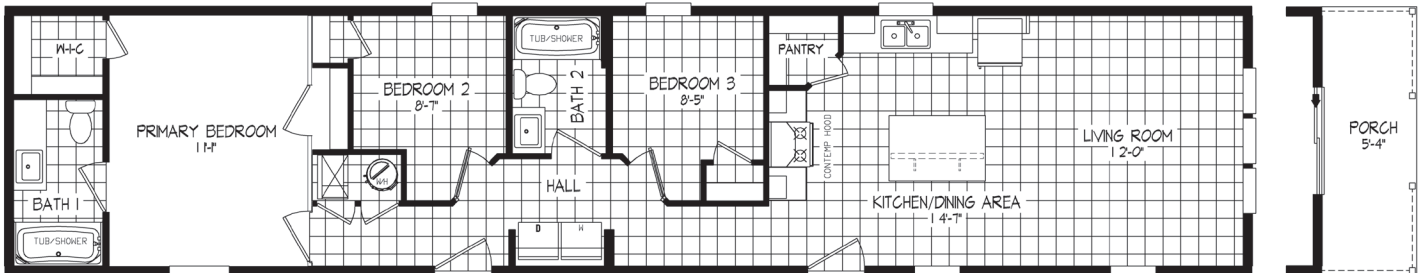

RAMSEY SERIES

Ramsey 217-1

54RMS16703AH / 3 beds / 2 baths / 1,050 sq. ft.

Standard Features

INTERIOR

- 2 Pendant Lights Over Island (where applicable)
- 3 LED Can Lights Kitchen
- Flat Ceilings Throughout
- 8 ft Sidewall Height
- Shaw® Carpet and 8# Pad
- Shaw® Vinyl Flooring
- Orange Peel Ceiling
- Drywall T/O (Except in Non Walk-In Closets)
- Wire Vented Shelving – Closets, Linens, Pantries
- White Hollow Core Interior Doors
- In Line Heat Duct
- Craftsman Style Trim
- Pfister® Faucets

KITCHEN

- DuraCraft® Cabinets
- 42" Overheads with 2 Fixed Shelves
- Fixed Shelf Over Refrigerator
- Industrial Range Hood
- Stainless Steel Sink with High Neck Pull-Down Faucet
- Samsung® 18 Cu. Ft. Refrigerator with Ice Maker
- Samsung® Gas Range SS
- Samsung® Dishwasher 53 DBA
- Drawer Bank in Kitchen
- 1 Row Ceramic Backsplash
- Kitchen Island (floor plan specific)
- Fixed Shelf in Base Cabinets
- Soft Close Drawers T/O

BATHS

- Square Chinette Lavs with Dual Control Faucets
- 60" 1 Piece Tub/Shower – All Baths
- Single Lever Tub/Shower Faucets
- Mirror Over Vanity – All Baths
- Broan Bath Vent – All Baths
- 1 Row Ceramic Backsplash
- Elongated Stools
- 36" Vanity Height
- DuraCraft® Cabinets