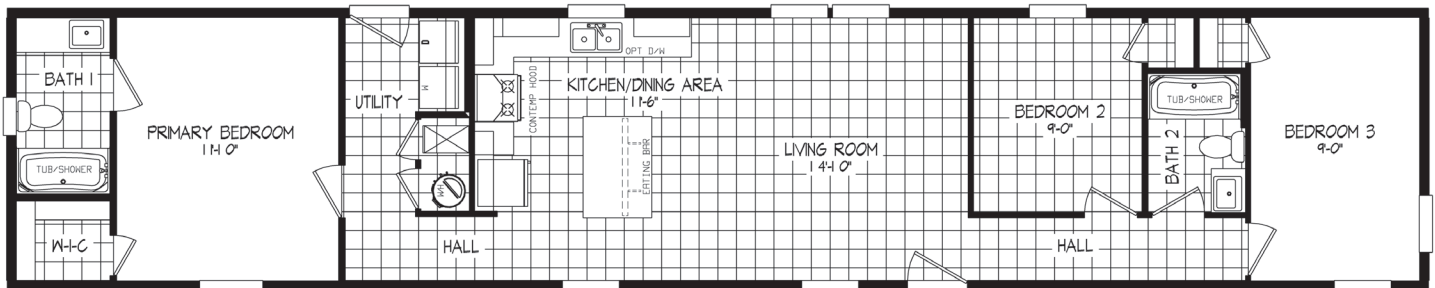

RAMSEY SERIES

Ramsey 207-1

54RMS16763CH / 3 beds / 2 baths / 1,140 sq. ft.

Standard Features

INTERIOR

- 2 Pendant Lights Over Island (where applicable)
- 3 LED Can Lights Kitchen
- Flat Ceilings Throughout
- 8 ft Sidewall Height
- Shaw® Carpet and 8# Pad
- Shaw® Vinyl Flooring
- Orange Peel Ceiling
- Drywall T/O (Except in Non Walk-In Closets)
- Wire Vented Shelving – Closets, Linens, Pantries
- White Hollow Core Interior Doors
- In Line Heat Duct
- Craftsman Style Trim
- Pfister® Faucets

KITCHEN

- DuraCraft® Cabinets
- 42" Overheads with 2 Fixed Shelves
- Fixed Shelf Over Refrigerator
- Industrial Range Hood
- Stainless Steel Sink with High Neck Pull-Down Faucet
- Samsung® 18 Cu. Ft. Refrigerator with Ice Maker
- Samsung® Gas Range SS
- Samsung® Dishwasher 53 DBA
- Drawer Bank in Kitchen
- 1 Row Ceramic Backsplash
- Kitchen Island (floor plan specific)
- Fixed Shelf in Base Cabinets
- Soft Close Drawers T/O

BATHS

- Square Chinette Lavs with Dual Control Faucets
- 60" 1 Piece Tub/Shower – All Baths
- Single Lever Tub/Shower Faucets
- Mirror Over Vanity – All Baths
- Broan Bath Vent – All Baths
- 1 Row Ceramic Backsplash
- Elongated Stools
- 36" Vanity Height
- DuraCraft® Cabinets