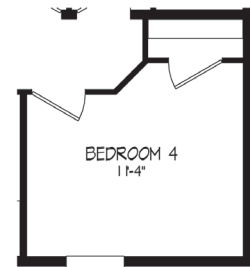

RAMSEY SERIES

Ramsey 65-3

54RMS28483AH | 3 beds | 2 baths | 1,264 sq. ft.

4TH BDRM OPT
REPLACES PLAYROOM

Standard Features

INTERIOR

- 2 Pendant Lights Over Island (where applicable)
- 3 LED Can Lights Kitchen
- Flat Ceilings Throughout
- 8 ft Sidewall Height
- 25 oz "New Wave" Carpet and 8# Pad
- Shaw® Vinyl Flooring
- Orange Peel Ceiling
- Drywall T/O (Except in Non Walk-In Closets)
- Wire Vented Shelving - Closets, Linens, Pantries
- White Hollow Core Interior Doors
- In Line Heat Duct
- Craftsman Style Trim
- Pfister® Faucets

KITCHEN

- DuraCraft® Cabinets
- 42" Overheads with 2 Fixed Shelves
- Fixed Shelf Over Refrigerator
- Industrial Range Hood
- Stainless Steel Sink with High Neck Pull-Down Faucet
- Frigidaire® 18 cu. ft. 2-Door SS
- Frigidaire® 30" Free Standing Gas Range SS
- Drawer Bank in Kitchen
- 1 Row Ceramic Backsplash
- Kitchen Island (floor plan specific)
- Fixed Shelf in Base Cabinets

BATHS

- Square Chinette Lavs with Dual Control Faucets
- 60" 1 Piece Tub/Shower - All Baths
- Single Lever Tub/Shower Faucets
- Mirror Over Vanity - All Baths
- Broan Bath Vent - All Baths
- 1 Row Ceramic Backsplash
- Elongated Stools
- 36" Vanity Height
- DuraCraft® Cabinets