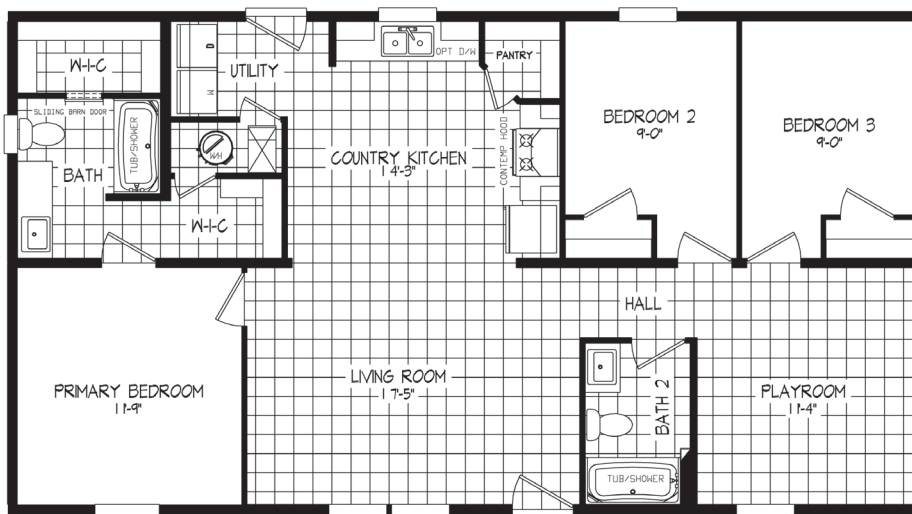

RAMSEY SERIES

Ramsey 65-3

54RMS28483AH | 3 beds | 2 baths | 1,264 sq. ft.

4TH BDRM OPT
REPLACES PLAYROOM

Standard Features

INTERIOR

- 2 Pendant Lights Over Island (where applicable)
- 3 LED Can Lights Kitchen
- Flat Ceilings Throughout
- 8 ft Sidewall Height
- 25 oz "New Wave" Carpet and 8# Pad
- Shaw® Vinyl Flooring
- Orange Peel Ceiling
- Drywall T/O (Except in Non Walk-In Closets)
- Wire Vented Shelving - Closets, Linens, Pantries
- White Hollow Core Interior Doors
- In Line Heat Duct
- Craftsman Style Trim
- Pfister® Faucets

KITCHEN

- DuraCraft® Cabinets
- 42" Overheads with 2 Fixed Shelves
- Fixed Shelf Over Refrigerator
- Industrial Range Hood
- Stainless Steel Sink with High Neck Pull-Down Faucet
- Frigidaire® 18 cu. ft. 2-Door SS
- Frigidaire® 30" Free Standing Gas Range SS
- Drawer Bank in Kitchen
- 1 Row Ceramic Backsplash
- Kitchen Island (floor plan specific)
- Fixed Shelf in Base Cabinets

BATHS

- Square Chinette Lavs with Dual Control Faucets
- 60" 1 Piece Tub/Shower - All Baths
- Single Lever Tub/Shower Faucets
- Mirror Over Vanity - All Baths
- Broan Bath Vent - All Baths
- 1 Row Ceramic Backsplash
- Elongated Stools
- 36" Vanity Height
- DuraCraft® Cabinets