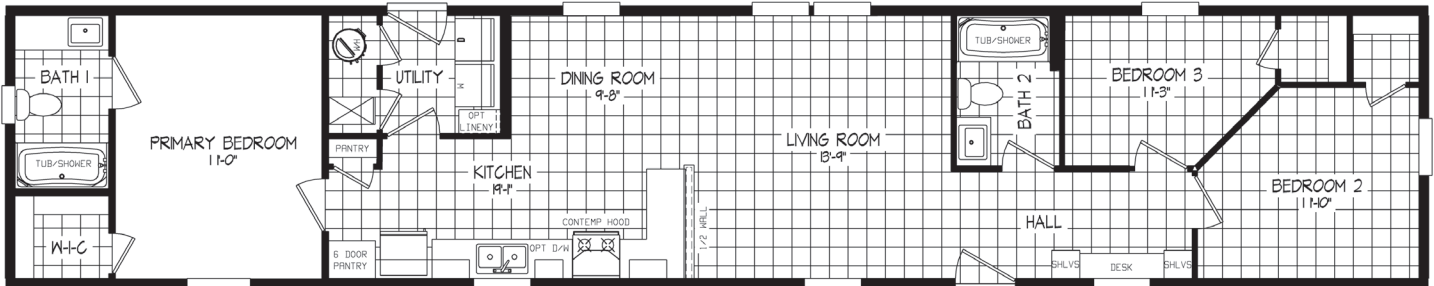

# Ramsey 216

54RMS16763DH | 3 beds | 2 baths | 1,140 sq. ft.

## BATHS

- Square Chinette Lavs with Dual Control Faucets
- 60” 1 Piece Tub/Shower – All Baths
- Single Lever Tub/Shower Faucets
- Mirror Over Vanity – All Baths
- Broan Bath Vent – All Baths
- 1 Row Ceramic Backsplash
- Elongated Stools
- 36” Vanity Height
- DuraCraft® Cabinets