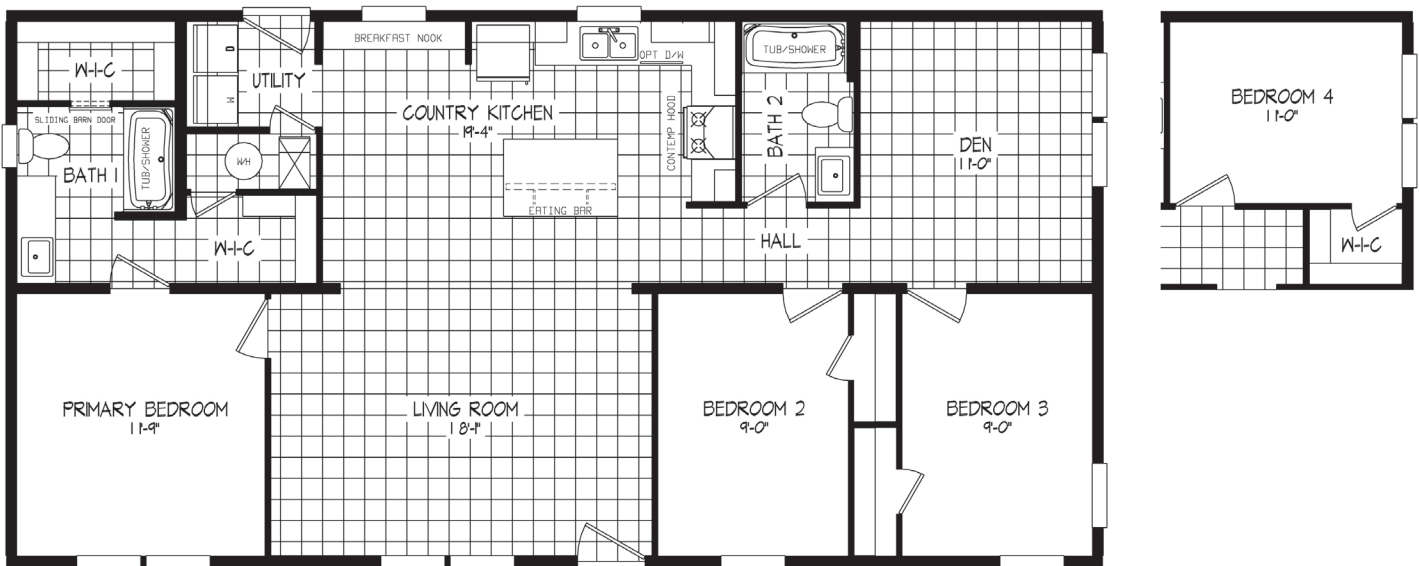

# Ramsey 211

54RMS28523BH | 3 beds | 2 baths | 1,369 sq. ft.

## INTERIOR

- 2 Pendant Lights Over Island (where applicable)
- 3 LED Can Lights Kitchen
- Flat Ceilings Throughout
- 8 ft Sidewall Height
- 25 oz "New Wave" Carpet and 8# Pad
- Shaw® Vinyl Flooring
- Orange Peel Ceiling
- Drywall T/O (Except in Non Walk-In Closets)
- Wire Vented Shelving - Closets, Linens, Pantries
- White Hollow Core Interior Doors
- In Line Heat Duct
- Craftsman Style Trim
- Pfister® Faucets

## BATHS

- Square Chinette Lavs with Dual Control Faucets
- 60" 1 Piece Tub/Shower - All Baths
- Single Lever Tub/Shower Faucets
- Mirror Over Vanity - All Baths
- Broan Bath Vent - All Baths
- 1 Row Ceramic Backsplash
- Elongated Stools
- 36" Vanity Height
- DuraCraft® Cabinets