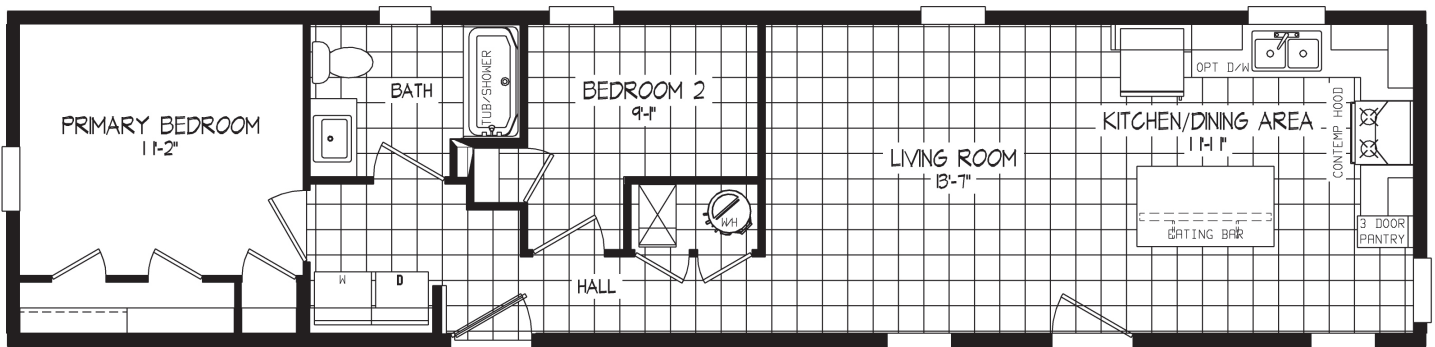

RAMSEY SERIES

Ramsey 210

54RMS14562AH | 2 beds | 1 bath | 737 sq. ft.

Standard Features

INTERIOR

- 2 Pendant Lights Over Island (where applicable)
- 3 LED Can Lights Kitchen
- Flat Ceilings Throughout
- 8 ft Sidewall Height
- 25 oz "New Wave" Carpet and 8# Pad
- Shaw® Vinyl Flooring
- Orange Peel Ceiling
- Drywall T/O (Except in Non Walk-In Closets)
- Wire Vented Shelving - Closets, Linens, Pantries
- White Hollow Core Interior Doors
- In Line Heat Duct
- Craftsman Style Trim
- Pfister® Faucets

KITCHEN

- DuraCraft® Cabinets
- 42" Overheads with 2 Fixed Shelves
- Fixed Shelf Over Refrigerator
- Industrial Range Hood
- Stainless Steel Sink with High Neck Pull-Down Faucet
- Frigidaire® 18 cu. ft. 2-Door SS
- Frigidaire® 30" Free Standing Gas Range SS
- Drawer Bank in Kitchen
- 1 Row Ceramic Backsplash
- Kitchen Island (floor plan specific)
- Fixed Shelf in Base Cabinets

BATHS

- Square Chinette Lavs with Dual Control Faucets
- 60" 1 Piece Tub/Shower - All Baths
- Single Lever Tub/Shower Faucets
- Mirror Over Vanity - All Baths
- Broan Bath Vent - All Baths
- 1 Row Ceramic Backsplash
- Elongated Stools
- 36" Vanity Height
- DuraCraft® Cabinets